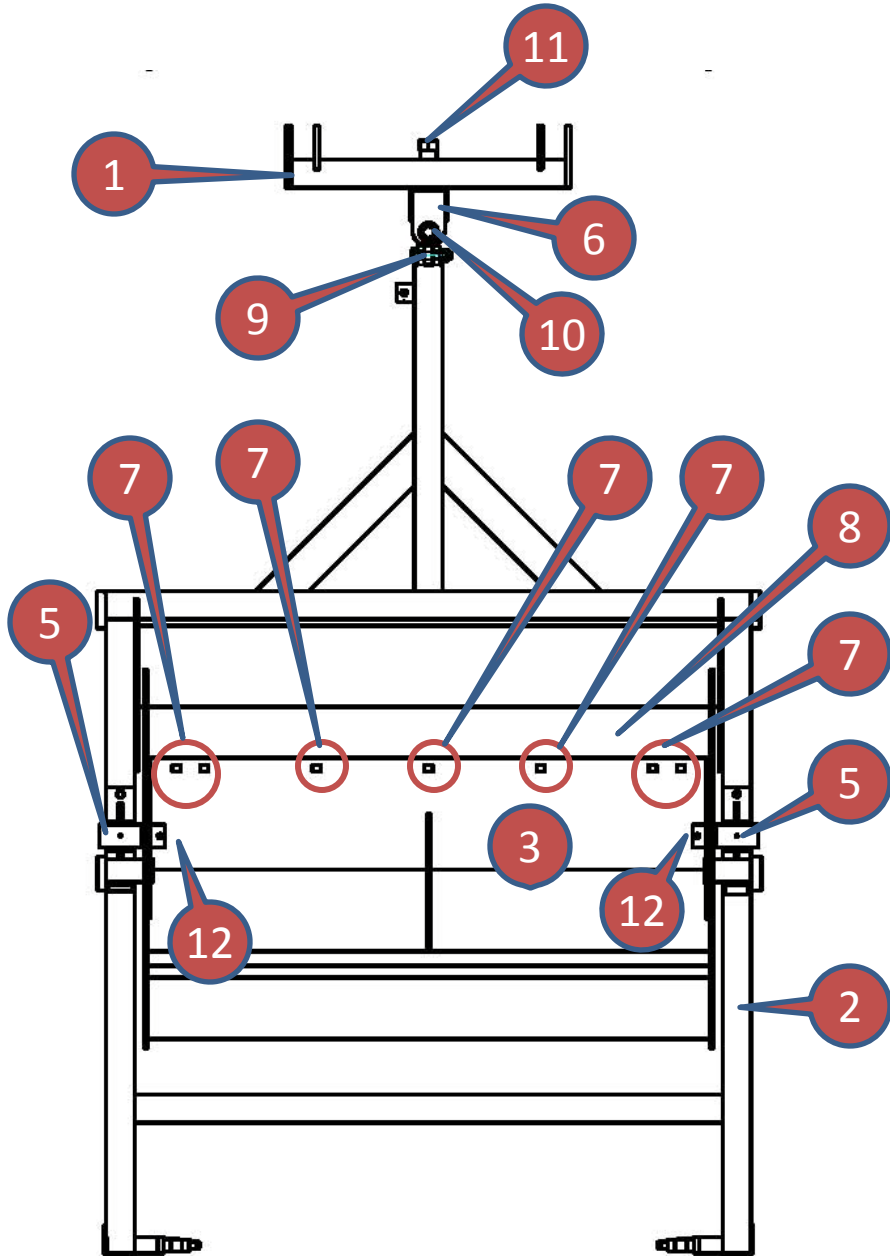

Durabilt Industries, LLC

Dirt Pan DP-84HC, DP84HCDB Parts Breakdown

03/01/2016

DP-84HC DIRT PAN

POSITION	PART NUMBER	DESCRIPTION	QTY
1	428540	SWIVEL HITCH ASSY	1
	428539	SWIVEL HITCH COMPLETE ASSEMBLY INCLUDES 1,6,11	1
2	428600	MAIN FRAME	1
3	428700	BUCKET ASSY.	1
5	428805	BEARING BLOCK ASSY.	2
	220045	BOLT 5/8" X 5-1/2"	4
	220227	WASHER FLAT 5/8"	8
	220098	NYLOCK NUT	4
6	428044	PIVOT BASE ASSEMBLY (SEE PAGE 4)	1
7	220047	BLADE BOLT 5/8" X 1-3/4"	9
	220194	NUT 5/8"	9
	220072	WASHER 5/8"	9
8	300112	CUTTING BLADE	1
9	428041	HITCH MOUNTING ASSEMBLY	1
	300385	GREASE FITTING	1
	220019	BOLT 3/4" X 3-1/2"	2
	220170	LOCK WASHER 3/4"	2
	220069	NUT 3/4"	2
10	428048	PIVOT PIN	1
	220113	SET SCREW	2
11	220068	NUT 1-1/4"	1
	220106	ROLL PIN 1/4" X 2"	1
	220155	FLAT WASHER 1-1/4"	1
12	428804	BUCKET AXLE SHAFT	2
	220026	BOLT 3/8" X 3"	2
	220096	NYLOCK NUT 3/8"	2

DP-84HC DIRT PAN HYDRAULIC SYSTEM

POSITION	PART NUMBER	DESCRIPTION	QTY
1	250128	3/8" X 102" HYDRAULIC HOSE with 1/2"NPT THREADS	2
2	250029	3/8" X 54" HYDRAULIC HOSE with 1/2"NPT THREADS	2
3	250031	3/8" X 66" HYDRAULIC HOSE with 1/2"NPT THREADS	2
4	250039	1/2" HYDRAULIC TEE WITH ALL FEMALE THREADS	2
5	250040	1/2" X 90 HYDRAULIC ELBOW	4
6	250026	HYD. CYLINDER 3" X 8"	2
7	250007	½" NPT MALE QUICK COUPLER (PIONEER)	2
8	300041	HOSE CLAMPING BLOCK ASSY. (LESS WELD ON BASE)	6
	250008	HYD. CYLINDER SEAL KIT	

DIRT PAN SWIVEL HITCH PIVOT ASSEMBLY

4,5,6
NUT, WASHER,
ROLL PIN

POSITION	PART NUMBER	DESCRIPTION	QTY
1	428044	PIVOT BASE ASSEMBLY (INCLUDES 2, 3, 7)	1
2	220015	BOLT	1
3	428047	SPACER	1
4	220068	NUT 1-1/4"	1
5	220106	ROLL PIN 1/8" X 2"	1
6	220155	FLAT WASHER 1-1/4"	1
7	220113	SET SCREW 3/8" X 1/2"	2

TIRES, WHEELS AND HUBS

PART NUMBER	DESCRIPTION	QTY
300559	TIRE AND WHEEL ASSEMBLY 11L X 15	4
300227	HUB ASSEMBLY	4
300587	SPINDLE	4
300201	INNER BEARING	4
300401	INNER BEARING RACE	4
300398	OUTER BEARING	4
300426	OUTER BEARING RACE	4
300453	DUST CAP	4
300137	GREASE SEAL	4