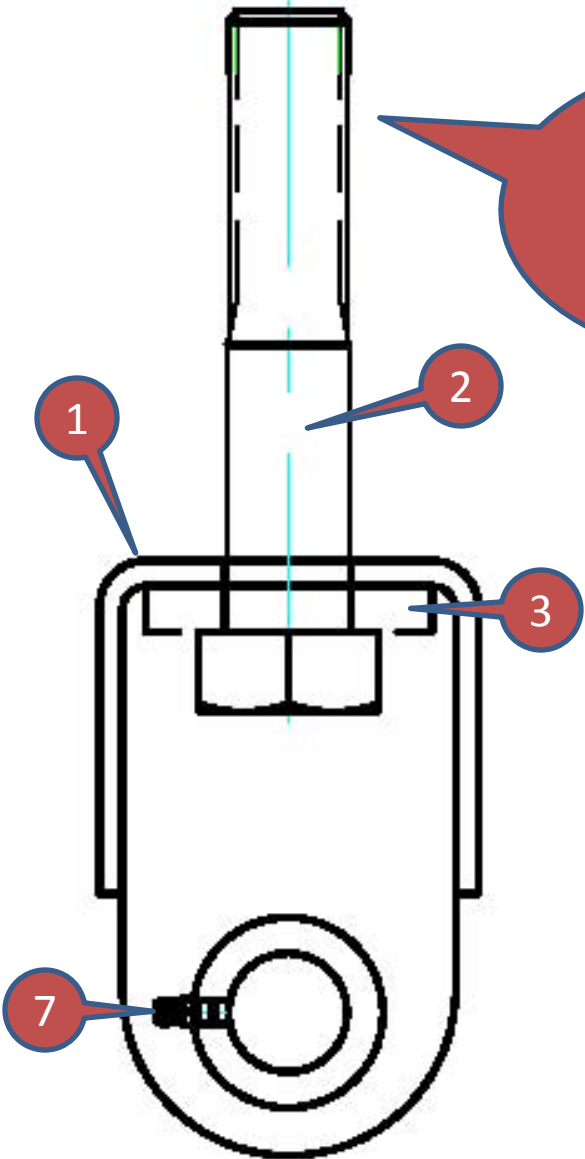

Durabilt Industries, LLC

Dirt Pan DP-84HC, DP84HCDB Parts Breakdown

03/01/2016

DP-84HC DIRT PAN

POSITION	PART NUMBER	DESCRIPTION	QTY
1	428540	SWIVEL HITCH ASSY	1
	428539	SWIVEL HITCH COMPLETE ASSEMBLY INCLUDES 1,6,11	1
2	428600	MAIN FRAME	1
3	428700	BUCKET ASSY.	1
5	428805	BEARING BLOCK ASSY.	2
	220045	BOLT 5/8" X 5-1/2"	4
	220227	WASHER FLAT 5/8"	8
	220098	NYLOCK NUT	4
6	428044	PIVOT BASE ASSEMBLY (SEE PAGE 4)	1
7	220047	BLADE BOLT 5/8" X 1-3/4"	9
	220194	NUT 5/8"	9
	220072	WASHER 5/8"	9
8	300112	CUTTING BLADE	1
9	428041	HITCH MOUNTING ASSEMBLY	1
	300385	GREASE FITTING	1
	220019	BOLT 3/4" X 3-1/2"	2
	220170	LOCK WASHER 3/4"	2
	220069	NUT 3/4"	2
10	428048	PIVOT PIN	1
	220113	SET SCREW	2
11	220068	NUT 1-1/4"	1
	220106	ROLL PIN 1/4" X 2"	1
	220155	FLAT WASHER 1-1/4"	1
12	428804	BUCKET AXLE SHAFT	2
	220026	BOLT 3/8" X 3"	2
	220096	NYLOCK NUT 3/8"	2

DP-84HC DIRT PAN HYDRAULIC SYSTEM

POSITION	PART NUMBER	DESCRIPTION	QTY
1	250128	3/8" X 102" HYDRAULIC HOSE with 1/2"NPT THREADS	2
2	250029	3/8" X 54" HYDRAULIC HOSE with 1/2"NPT THREADS	2
3	250031	3/8" X 66" HYDRAULIC HOSE with 1/2"NPT THREADS	2
4	250039	1/2" HYDRAULIC TEE WITH ALL FEMALE THREADS	2
5	250040	1/2" X 90 HYDRAULIC ELBOW	4
6	250026	HYD. CYLINDER 3" X 8"	2
7	250007	½" NPT MALE QUICK COUPLER (PIONEER)	2
8	300041	HOSE CLAMPING BLOCK ASSY. (LESS WELD ON BASE)	6
	250008	HYD. CYLINDER SEAL KIT	

DIRT PAN SWIVEL HITCH PIVOT ASSEMBLY

4,5,6
NUT, WASHER,
ROLL PIN

POSITION	PART NUMBER	DESCRIPTION	QTY
1	428044	PIVOT BASE ASSEMBLY (INCLUDES 2, 3, 7)	1
2	220015	BOLT	1
3	428047	SPACER	1
4	220068	NUT 1-1/4"	1
5	220106	ROLL PIN 1/8" X 2"	1
6	220155	FLAT WASHER 1-1/4"	1
7	220113	SET SCREW 3/8" X 1/2"	2

DECALS MANUALS AND TOUCH-UP PAINT

PART NUMBER	DESCRIPTION	QTY
260011	LABEL: GREASE DAILY	2
260019	LABEL: STAY CLEAR	2
260007	LABEL: DURABILT (LARGE RED)	1
260006	LABEL: DIRT PAN	1
260024	LABEL: MADE IN THE USA	2
270002	OPERATORS MANUAL	1
270003	HYDRAULIC LAYOUT SHEET	1
490002	TOUCH-UP PAINT SPRAY CAN DURABILT YELLOW	