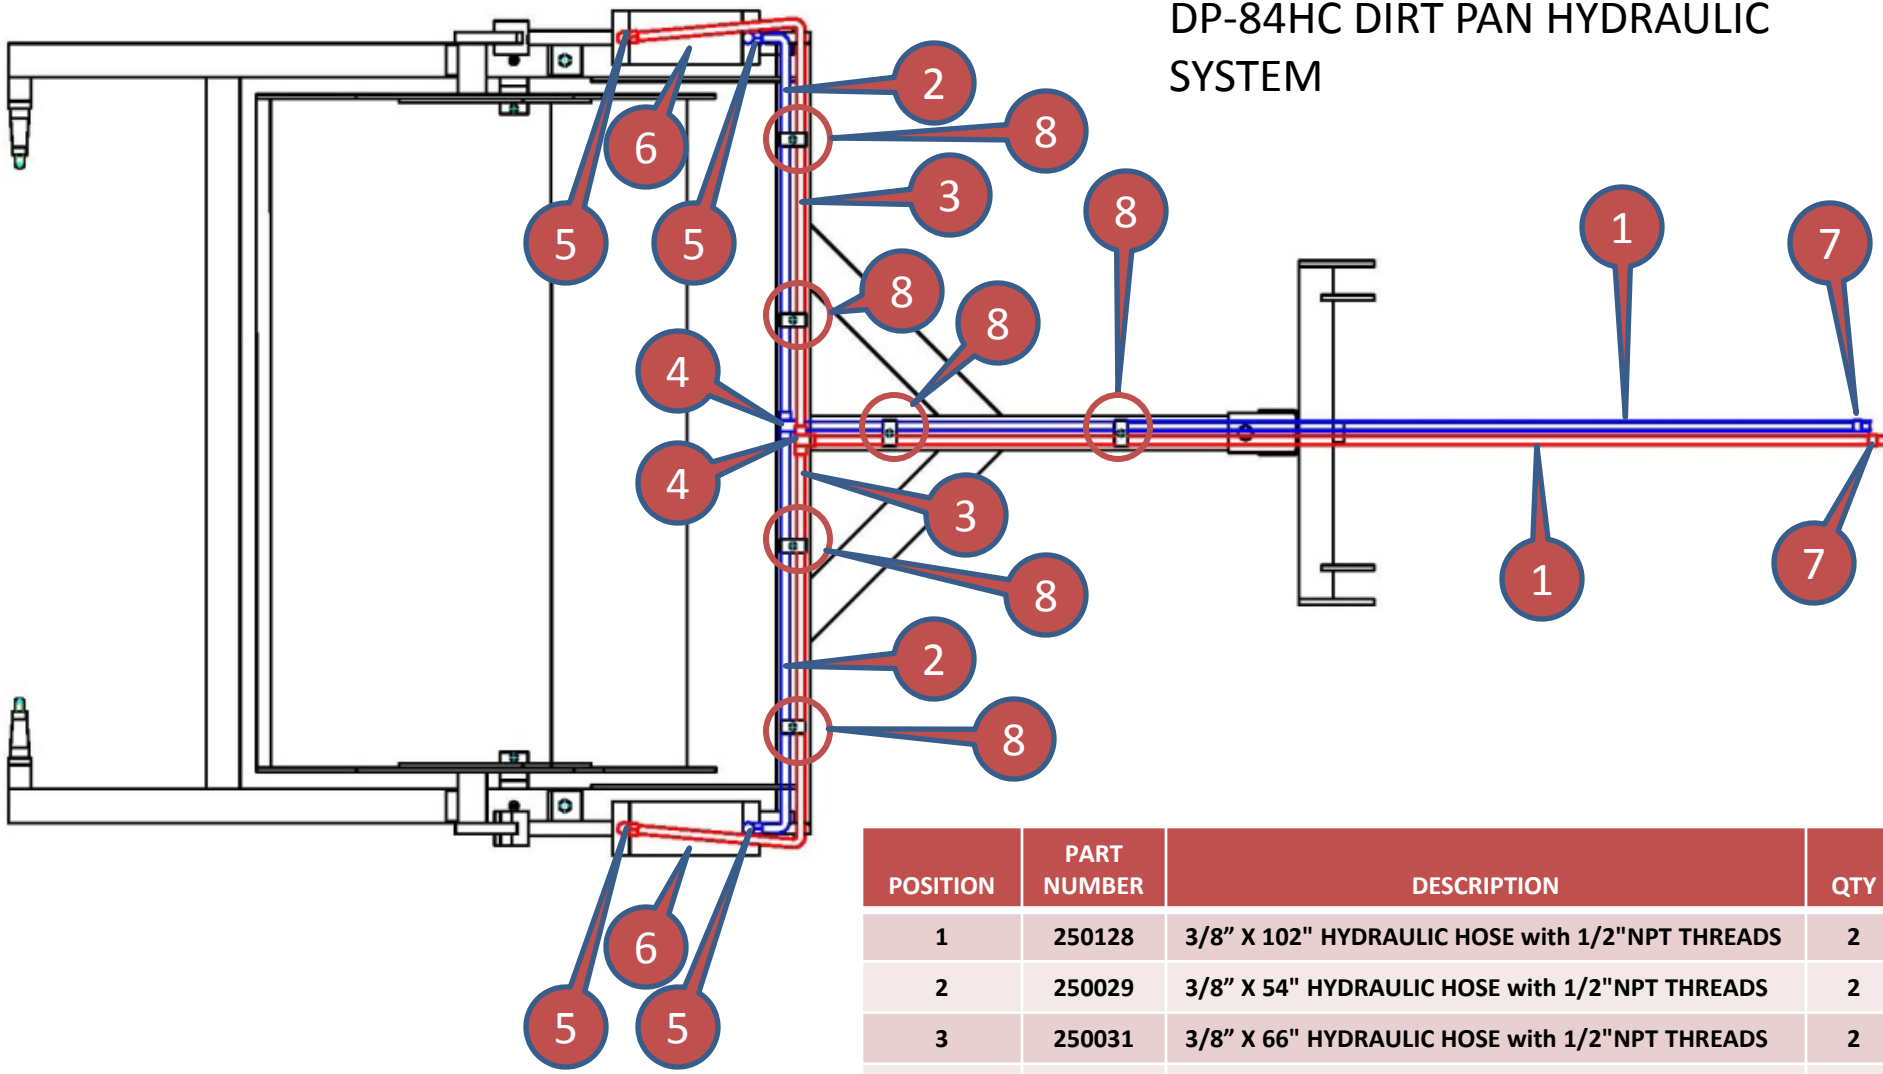

DP-84HC DIRT PAN HYDRAULIC SYSTEM

POSITION	PART NUMBER	DESCRIPTION	QTY
1	250128	3/8" X 102" HYDRAULIC HOSE with 1/2"NPT THREADS	2
2	250029	3/8" X 54" HYDRAULIC HOSE with 1/2"NPT THREADS	2
3	250031	3/8" X 66" HYDRAULIC HOSE with 1/2"NPT THREADS	2
4	250039	1/2" HYDRAULIC TEE WITH ALL FEMALE THREADS	2
5	250040	1/2" X 90 HYDRAULIC ELBOW	4
6	250026	HYD. CYLINDER 3" X 8"	2
7	250007	½" NPT MALE QUICK COUPLER (PIONEER)	2
8	300041	HOSE CLAMPING BLOCK ASSY. (LESS WELD ON BASE)	6
	250008	HYD. CYLINDER SEAL KIT